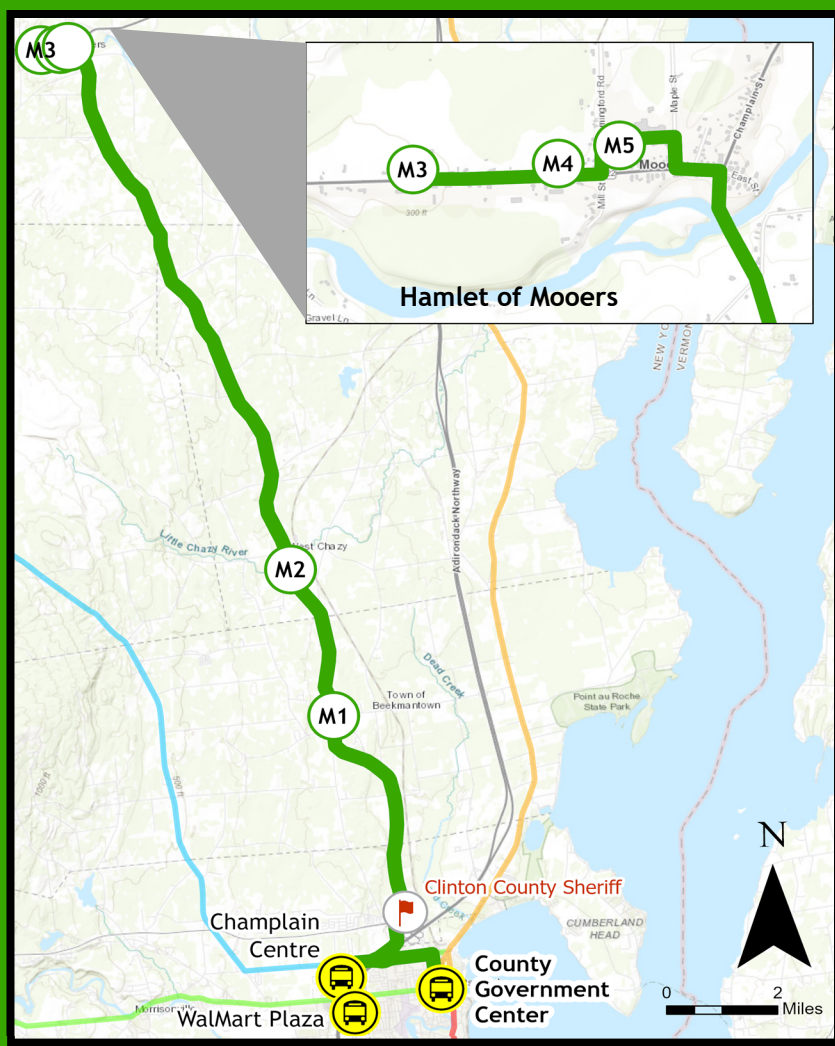

Clayburg

 Stop connects to multiple CCPT Routes

TEMPORARY CHANGES EFFECTIVE APRIL 21, 2025 TUESDAYS AND THURSDAYS ONLY

		AM	PM
	Clinton County Government Center	9:00	4:00
	Champlain Centre Mall Entrance next to Target	9:10	4:10
CL1	BHSN 2155 Route 22B, Morrisonville	9:18	4:18
	Across from Post Office 1934 Route 22B Morrisonville	R	R
CL2	Clinton Correctional Facility 1156 Cook Street, Dannemora	9:34	4:34
CL3	Saranac Country Store 3346 Route 3, Saranac	9:47	4:47
CL4	Mr. Modular Route 3 & Redmon Street, Redford	9:52	4:52
CL5	Maplefields 4340 Route 3, Redford	9:55	4:55
CL2	Stewart's Shop 1173 Cook Street, Dannemora	10:09	5:09
	Post Office 1934 Route 22B Morrisonville	R	R
CL1	BHSN 2155 Route 22B, Morrisonville	10:27	5:27
	Champlain Centre Mall Entrance next to Target	10:38	5:38
	Wal-Mart Between Wal-Mart & Sam's Club	10:45	5:45
	Clinton County Government Center	11:00	6:00

Lyon Mountain

 Stop connects to multiple CCPT Routes

TEMPORARY CHANGES EFFECTIVE APRIL 21, 2025

	MON—THURS		FRIDAY ONLY	
	AM	PM	AM	PM
Clinton County Government Center	11:00	6:00	9:00	4:00
Champlain Centre Mall (Target)	11:09	6:09	9:09	4:09
BHSN 2155 Route 22B, Morrisonville	11:19	6:19	9:19	4:19
Across from Post Office 1934 Route 22B Morrisonville	R	R	R	R
Clinton Correctional Facility 1156 Cook Street, Dannemora	11:39	6:39	9:39	4:39
3rd Street & Center Street Lyon Mountain	12:19	7:19	10:19	5:19
Mountain Top Senior Housing Lyon Mountain	11:36	7:36	10:36	5:36
Post Office 8 Langey Street, Lyon Mtn	R	R	R	R
Stewart's Shop 1173 Cook Street, Dannemora	12:55	7:55	10:55	5:55
Post Office 1934 Route 22B Morrisonville	R	R	R	R
BHSN 2155 Route 22B, Morrisonville	1:15	8:15	11:15	6:15
Champlain Centre Mall (Target)	1:23	8:23	11:23	6:23
Wal-Mart Between Wal-Mart & Sam's Club	1:30	8:30	11:30	6:30
Clinton County Government Center	1:45	8:45	11:45	6:45