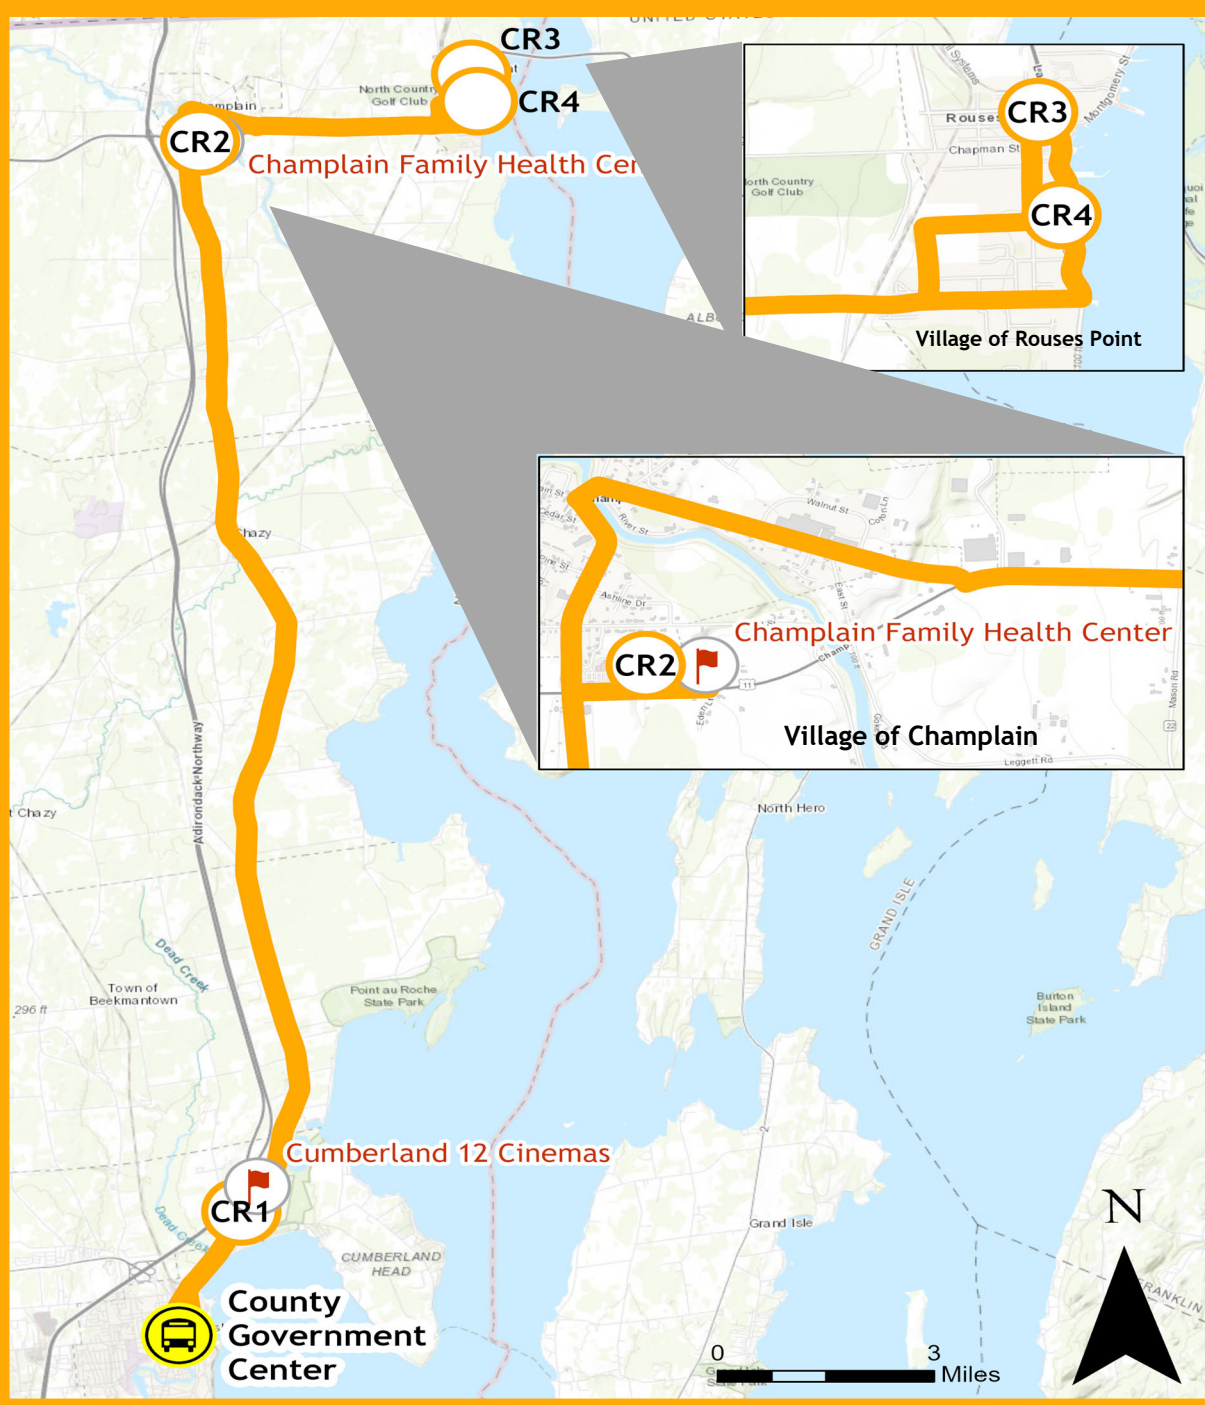

Champlain / Rouses Point

Stop connects to multiple CCPT Routes

TEMPORARY CHANGES EFFECTIVE APRIL 21, 2025

		AM			PM		
CR1	Clinton County Government Center	5:00	7:00	10:00	1:00	3:00	5:00
	Greyhound Stop/ Mobil Station 7155 State Route 9, Plattsburgh	5:09	7:09	10:09	1:09	3:09	5:09
	Cumberland 12 18 North Bowl Lane, Plattsburgh	R	R	R	R	R	R
	Champlain Family Health Center 828 Route 11, Champlain	R	R	R	R	R	R
CR2	Price Chopper (Champlain) 860 Route 11, Champlain	5:43	7:43	10:43	1:43	3:43	5:43
CR3	Dollar General (Rouses Point) 64 Lake Street, Rouses Point	5:59	7:59	10:59	1:59	3:59	5:59
CR4	Anchorage 164 Lake Street, Rouses Point	6:01	8:01	11:01	2:01	4:01	6:01
	Champlain Family Health Center 828 Route 11, Champlain	R	R	R	R	R	R
CR2	Price Chopper (Champlain) 860 Route 11, Champlain	6:14	8:14	11:14	2:14	4:14	6:14
	Cumberland 12 18 North Bowl Lane, Plattsburgh	R	R	R	R	R	R
CR1	Greyhound Stop/ Mobil Station 7155 State Route 9, Plattsburgh	6:46	8:46	11:46	2:46	4:46	6:46
	Broad Street & Durkee Street Plattsburgh	6:54	8:54	11:54	2:54	4:54	6:54
	Clinton County Government Center	7:00	9:00	12:00	3:00	5:00	7:00

Clayburg

 Stop connects to multiple CCPT Routes

TEMPORARY CHANGES EFFECTIVE APRIL 21, 2025 TUESDAYS AND THURSDAYS ONLY

		AM	PM
	Clinton County Government Center	9:00	4:00
	Champlain Centre Mall Entrance next to Target	9:10	4:10
CL1	BHSN 2155 Route 22B, Morrisonville	9:18	4:18
	Across from Post Office 1934 Route 22B Morrisonville	R	R
CL2	Clinton Correctional Facility 1156 Cook Street, Dannemora	9:34	4:34
CL3	Saranac Country Store 3346 Route 3, Saranac	9:47	4:47
CL4	Mr. Modular Route 3 & Redmon Street, Redford	9:52	4:52
CL5	Maplefields 4340 Route 3, Redford	9:55	4:55
CL2	Stewart's Shop 1173 Cook Street, Dannemora	10:09	5:09
	Post Office 1934 Route 22B Morrisonville	R	R
CL1	BHSN 2155 Route 22B, Morrisonville	10:27	5:27
	Champlain Centre Mall Entrance next to Target	10:38	5:38
	Wal-Mart Between Wal-Mart & Sam's Club	10:45	5:45
	Clinton County Government Center	11:00	6:00