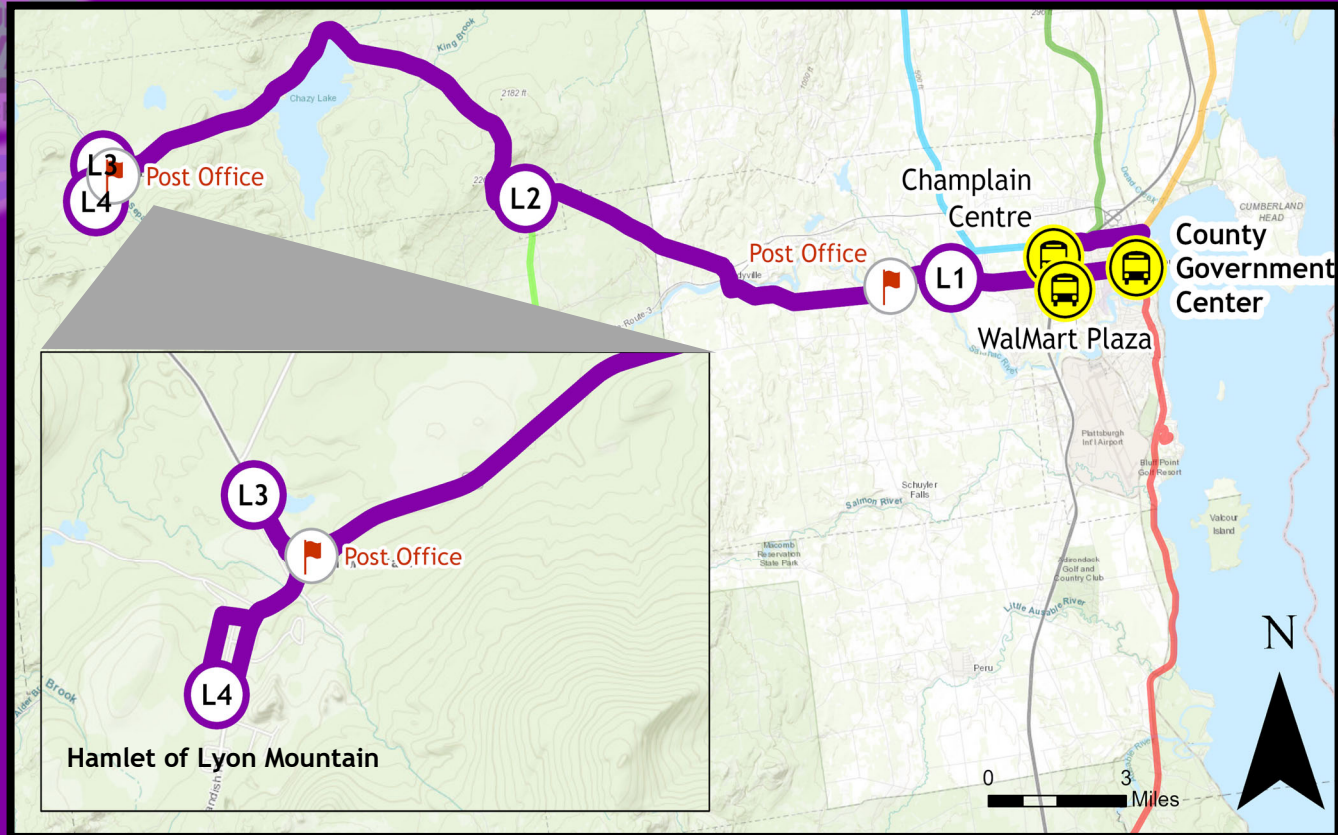

Clayburg

 Stop connects to multiple CCPT Routes

TEMPORARY CHANGES EFFECTIVE APRIL 21, 2025 TUESDAYS AND THURSDAYS ONLY

		AM	PM
	Clinton County Government Center	9:00	4:00
	Champlain Centre Mall Entrance next to Target	9:10	4:10
CL1	BHSN 2155 Route 22B, Morrisonville	9:18	4:18
	Across from Post Office 1934 Route 22B Morrisonville	R	R
CL2	Clinton Correctional Facility 1156 Cook Street, Dannemora	9:34	4:34
CL3	Saranac Country Store 3346 Route 3, Saranac	9:47	4:47
CL4	Mr. Modular Route 3 & Redmon Street, Redford	9:52	4:52
CL5	Maplefields 4340 Route 3, Redford	9:55	4:55
CL2	Stewart's Shop 1173 Cook Street, Dannemora	10:09	5:09
	Post Office 1934 Route 22B Morrisonville	R	R
CL1	BHSN 2155 Route 22B, Morrisonville	10:27	5:27
	Champlain Centre Mall Entrance next to Target	10:38	5:38
	Wal-Mart Between Wal-Mart & Sam's Club	10:45	5:45
	Clinton County Government Center	11:00	6:00

Lyon Mountain

 Stop connects to multiple CCPT Routes

TEMPORARY CHANGES EFFECTIVE APRIL 21, 2025

	MON—THURS		FRIDAY ONLY	
	AM	PM	AM	PM
Clinton County Government Center	11:00	6:00	9:00	4:00
Champlain Centre Mall (Target)	11:09	6:09	9:09	4:09
BHSN 2155 Route 22B, Morrisonville	11:19	6:19	9:19	4:19
Across from Post Office 1934 Route 22B Morrisonville	R	R	R	R
Clinton Correctional Facility 1156 Cook Street, Dannemora	11:39	6:39	9:39	4:39
3rd Street & Center Street Lyon Mountain	12:19	7:19	10:19	5:19
Mountain Top Senior Housing Lyon Mountain	11:36	7:36	10:36	5:36
Post Office 8 Langey Street, Lyon Mtn	R	R	R	R
Stewart's Shop 1173 Cook Street, Dannemora	12:55	7:55	10:55	5:55
Post Office 1934 Route 22B Morrisonville	R	R	R	R
BHSN 2155 Route 22B, Morrisonville	1:15	8:15	11:15	6:15
Champlain Centre Mall (Target)	1:23	8:23	11:23	6:23
Wal-Mart Between Wal-Mart & Sam's Club	1:30	8:30	11:30	6:30
Clinton County Government Center	1:45	8:45	11:45	6:45