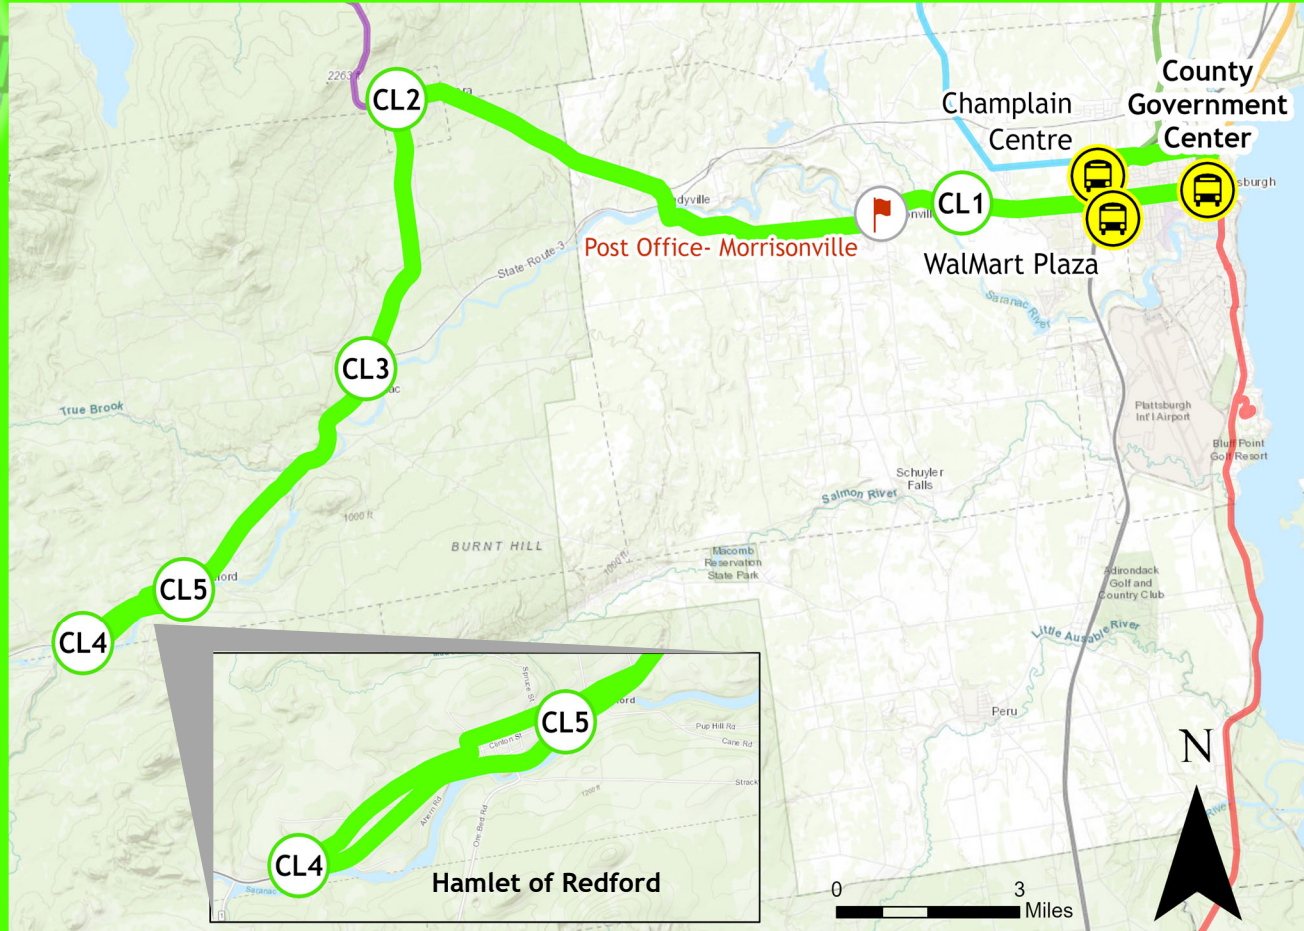

Champlain / Rouses Point

Stop connects to multiple CCPT Routes

TEMPORARY CHANGES EFFECTIVE APRIL 21, 2025

		AM			PM		
CR1	Clinton County Government Center	5:00	7:00	10:00	1:00	3:00	5:00
	Greyhound Stop/ Mobil Station 7155 State Route 9, Plattsburgh	5:09	7:09	10:09	1:09	3:09	5:09
	Cumberland 12 18 North Bowl Lane, Plattsburgh	R	R	R	R	R	R
	Champlain Family Health Center 828 Route 11, Champlain	R	R	R	R	R	R
CR2	Price Chopper (Champlain) 860 Route 11, Champlain	5:43	7:43	10:43	1:43	3:43	5:43
CR3	Dollar General (Rouses Point) 64 Lake Street, Rouses Point	5:59	7:59	10:59	1:59	3:59	5:59
CR4	Anchorage 164 Lake Street, Rouses Point	6:01	8:01	11:01	2:01	4:01	6:01
	Champlain Family Health Center 828 Route 11, Champlain	R	R	R	R	R	R
CR2	Price Chopper (Champlain) 860 Route 11, Champlain	6:14	8:14	11:14	2:14	4:14	6:14
	Cumberland 12 18 North Bowl Lane, Plattsburgh	R	R	R	R	R	R
CR1	Greyhound Stop/ Mobil Station 7155 State Route 9, Plattsburgh	6:46	8:46	11:46	2:46	4:46	6:46
	Broad Street & Durkee Street Plattsburgh	6:54	8:54	11:54	2:54	4:54	6:54
	Clinton County Government Center	7:00	9:00	12:00	3:00	5:00	7:00

Clayburg

 Stop connects to multiple CCPT Routes

TEMPORARY CHANGES EFFECTIVE APRIL 21, 2025 TUESDAYS AND THURSDAYS ONLY

		AM	PM
	Clinton County Government Center	9:00	4:00
	Champlain Centre Mall Entrance next to Target	9:10	4:10
CL1	BHSN 2155 Route 22B, Morrisonville	9:18	4:18
	Across from Post Office 1934 Route 22B Morrisonville	R	R
CL2	Clinton Correctional Facility 1156 Cook Street, Dannemora	9:34	4:34
CL3	Saranac Country Store 3346 Route 3, Saranac	9:47	4:47
CL4	Mr. Modular Route 3 & Redmon Street, Redford	9:52	4:52
CL5	Maplefields 4340 Route 3, Redford	9:55	4:55
CL2	Stewart's Shop 1173 Cook Street, Dannemora	10:09	5:09
	Post Office 1934 Route 22B Morrisonville	R	R
CL1	BHSN 2155 Route 22B, Morrisonville	10:27	5:27
	Champlain Centre Mall Entrance next to Target	10:38	5:38
	Wal-Mart Between Wal-Mart & Sam's Club	10:45	5:45
	Clinton County Government Center	11:00	6:00